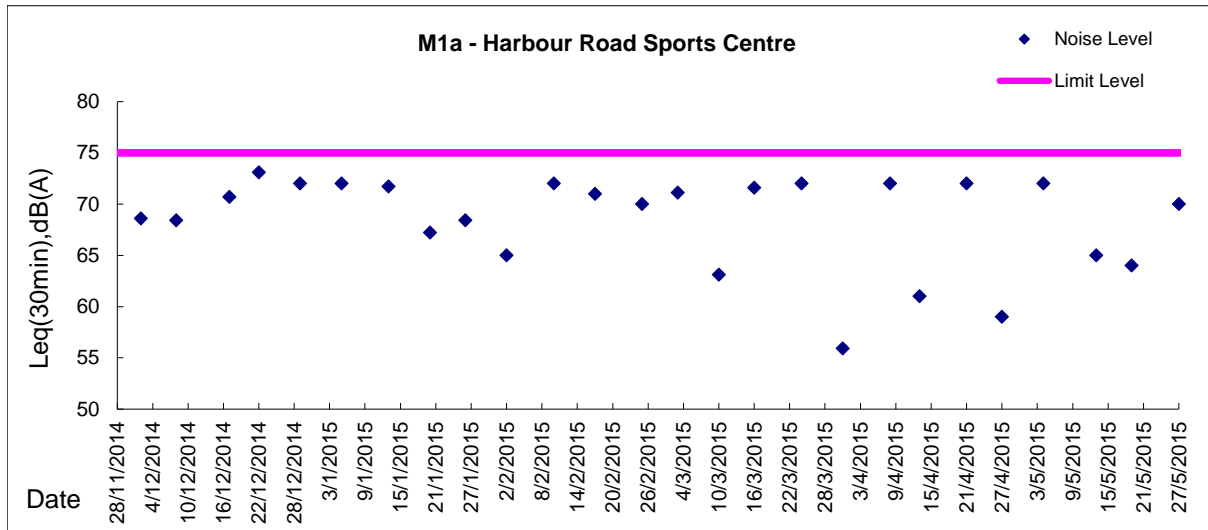

Graphic Presentation of Noise Monitoring Result
Day Time (0700 - 1900hrs on normal weekdays)

Graphic Presentation of Noise Monitoring Result

Day Time (0700 - 1900hrs on normal weekdays)