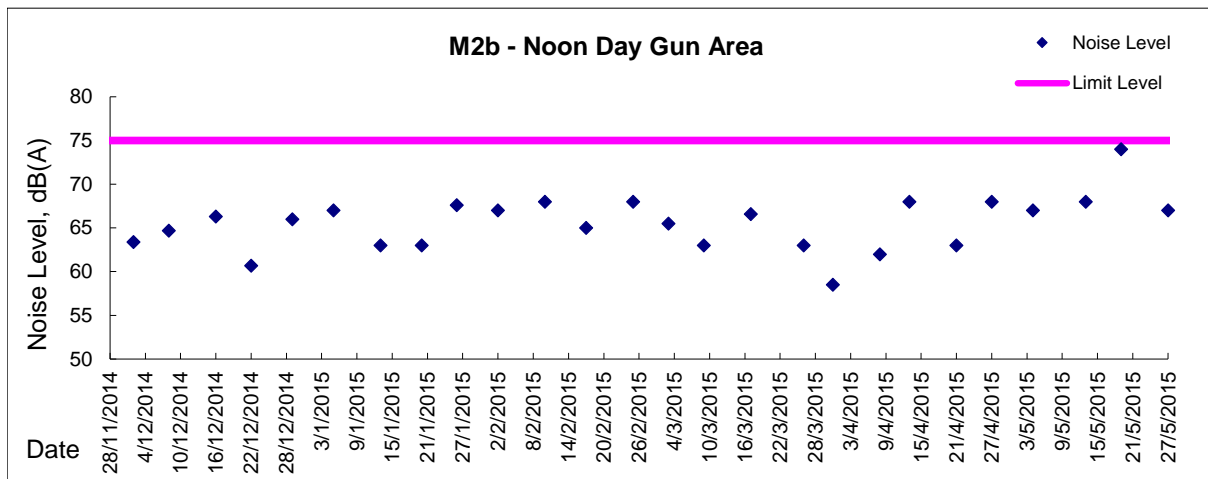

Graphic Presentation of Noise Monitoring Result
Day Time (0700 - 1900hrs on normal weekdays)

Graphic Presentation of Noise Monitoring Result

Day Time (0700 - 1900hrs on normal weekdays)