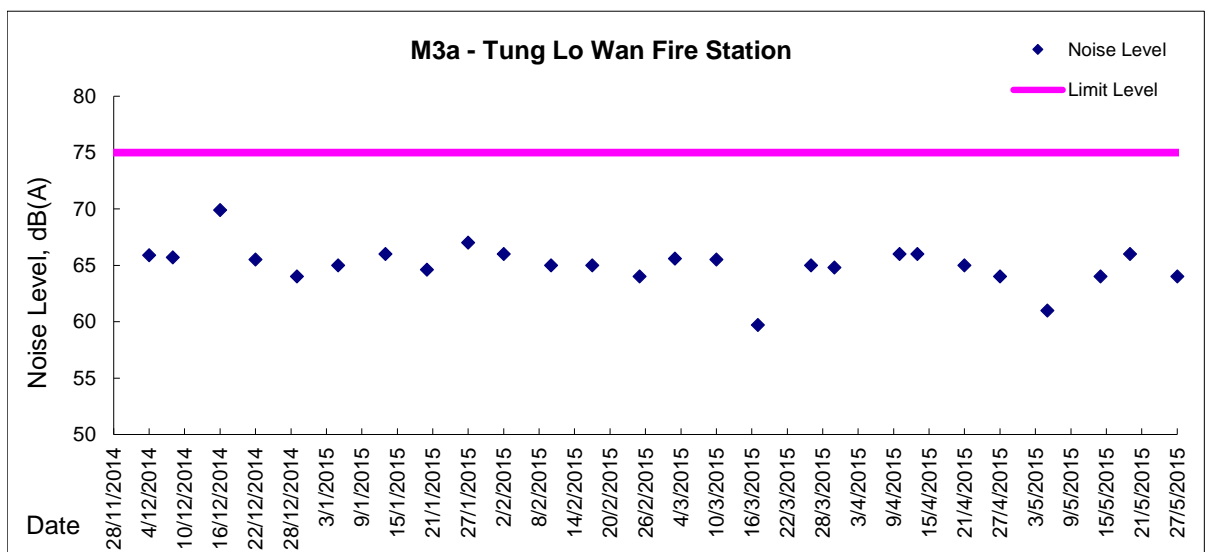

Graphic Presentation of Noise Monitoring Result
Day Time (0700 - 1900hrs on normal weekdays)

Graphic Presentation of Noise Monitoring Result

Day Time (0700 - 1900hrs on normal weekdays)